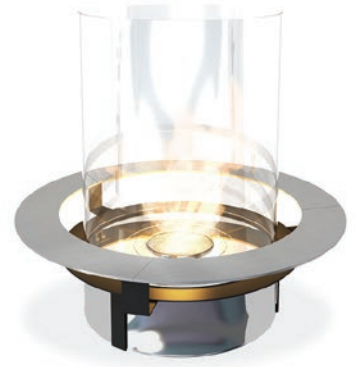

# ETHANOL TABLETOP FIRES

Commerce Technology™ (Absorbent Ceramic Fibers)

DANCING FLAMES

CHANTICO GLASSFIRE

SIMPLE

RONDO

No smoke or ash

No electricity required

Safe burning technology

Easy refueling system

	DANCING FLAME	CHANTICO GLASSFIRE	SIMPLE	RONDO
	[ØxH] 251 x 361 mm [ØxH] 9.9" x 14.2"	[ØxH] 251 x 361 mm [ØxH] 9.9" x 14.2"	[ØxH] 308 x 418 mm [ØxH] 12.1" x 16.5"	[ØxH] 412 x 412 mm [ØxH] 16.2" x 16.2"
	2.0kg / 4.4 lbs	4.2 kg / 9.3 lbs	6.5 kg / 14.3 lbs	7.0kg / 15.4 lbs
	1.5 L / 0.33 imp. gal	1.5 L / 0.33 imp. gal	1.5 L / 0.33 imp. gal	3.0 L / 0.66 imp. gal
	max. 3.5 h	max. 3.5 h	max. 3.5 h	max. 7 h
	max. 2.5 kW / 8 530 BTU/h			
	min. 25 m³ / 880 ft³			